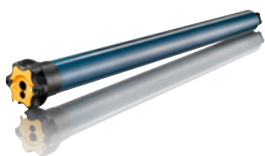

sevensun

Calliope

Ergonomy at its best

Calliope is a functional and elegant sun shading system for vertical facades. An extremely efficient form of protection from the solar heat.

Oximo IO

| | TYPE | TORQUE (nm) | SPEED (rpm) | AXLE Ø (mm) |
|-----------------------|----------|-------------|-------------|--|
| OXIMO IO 50 NM | WIRELESS | 50 | 12 | ROUND Ø 50,60,63,70 ROLLER TUBE Ø70,78,85 |