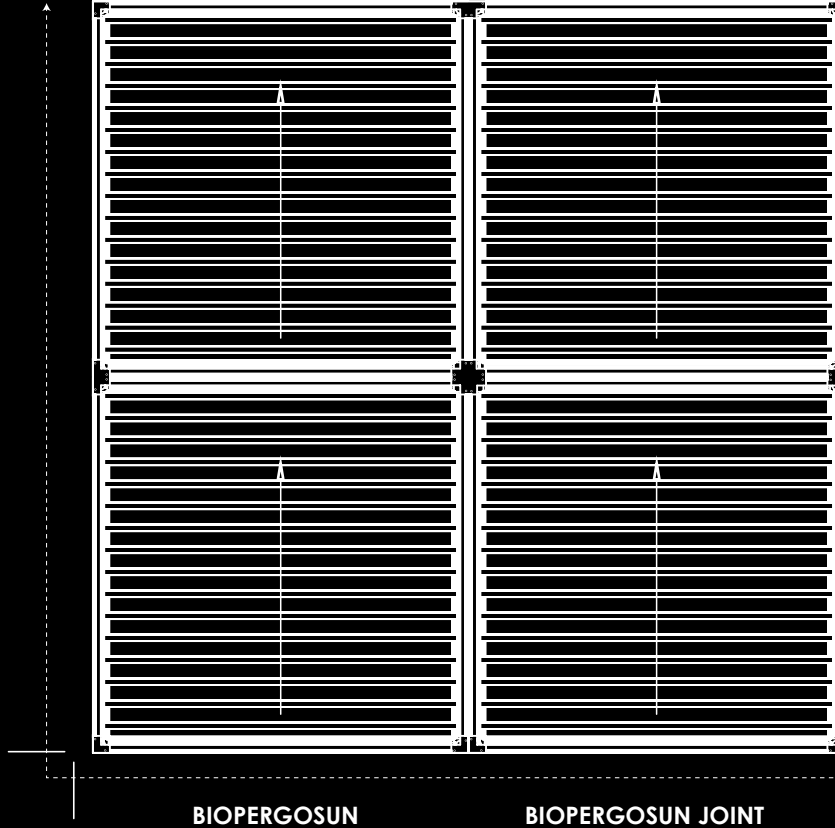

BIOPERGOSUN

BIOPERGOSUN JOINT