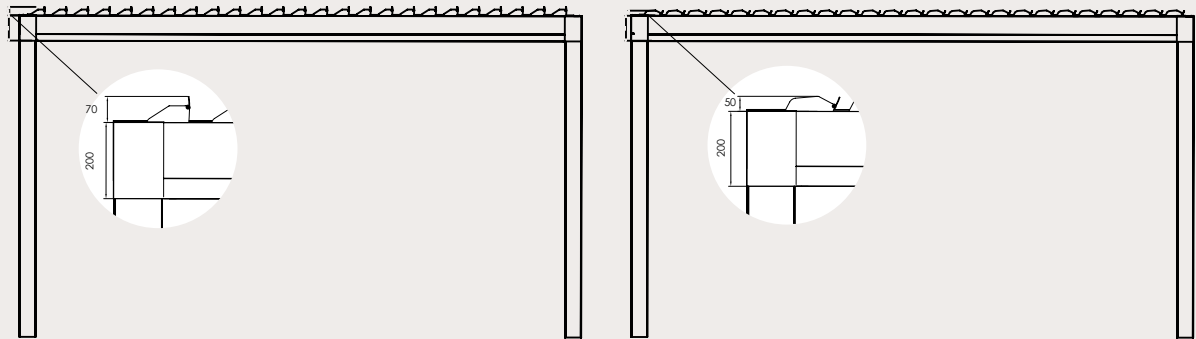

MOVEMENT

MOVEMENT

0°

45°

90°

130°