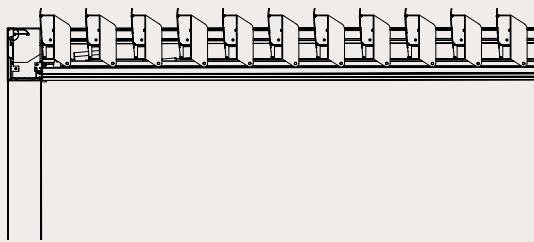

Column height 2,50m

BIOPERGOSUN CONFIGURATIONS

BIOPERGOSUN
BIOCLIMATIC PERGOLA

Dimensions

Max Width 500 cm
Max Projection 720 cm

Standard foot plate 13 x 13

Optional drainage pipe intergrated in the post

Easy fit system

Coverage capabilities

width ≤500cm

projection ≤ 597cm | projection ≤ 720cm

MOVEMENT

MOVEMENT

0°

45°

90°

130°

BIO PERGOSUN WALL

BIOCLIMATIC PERGOLA

Protection

Materials

Dimensions

Max Width 500 m
Max Projection 720 cm

Roof

Louvres

Support

Beam, rain gutter, columns

Column height 2,50m

ROMA WALL CONFIGURATIONS

**BIOPERGOSUN
WALL**
BIOCLIMATIC PERGOLA

Dimensions

Max Width 500 cm