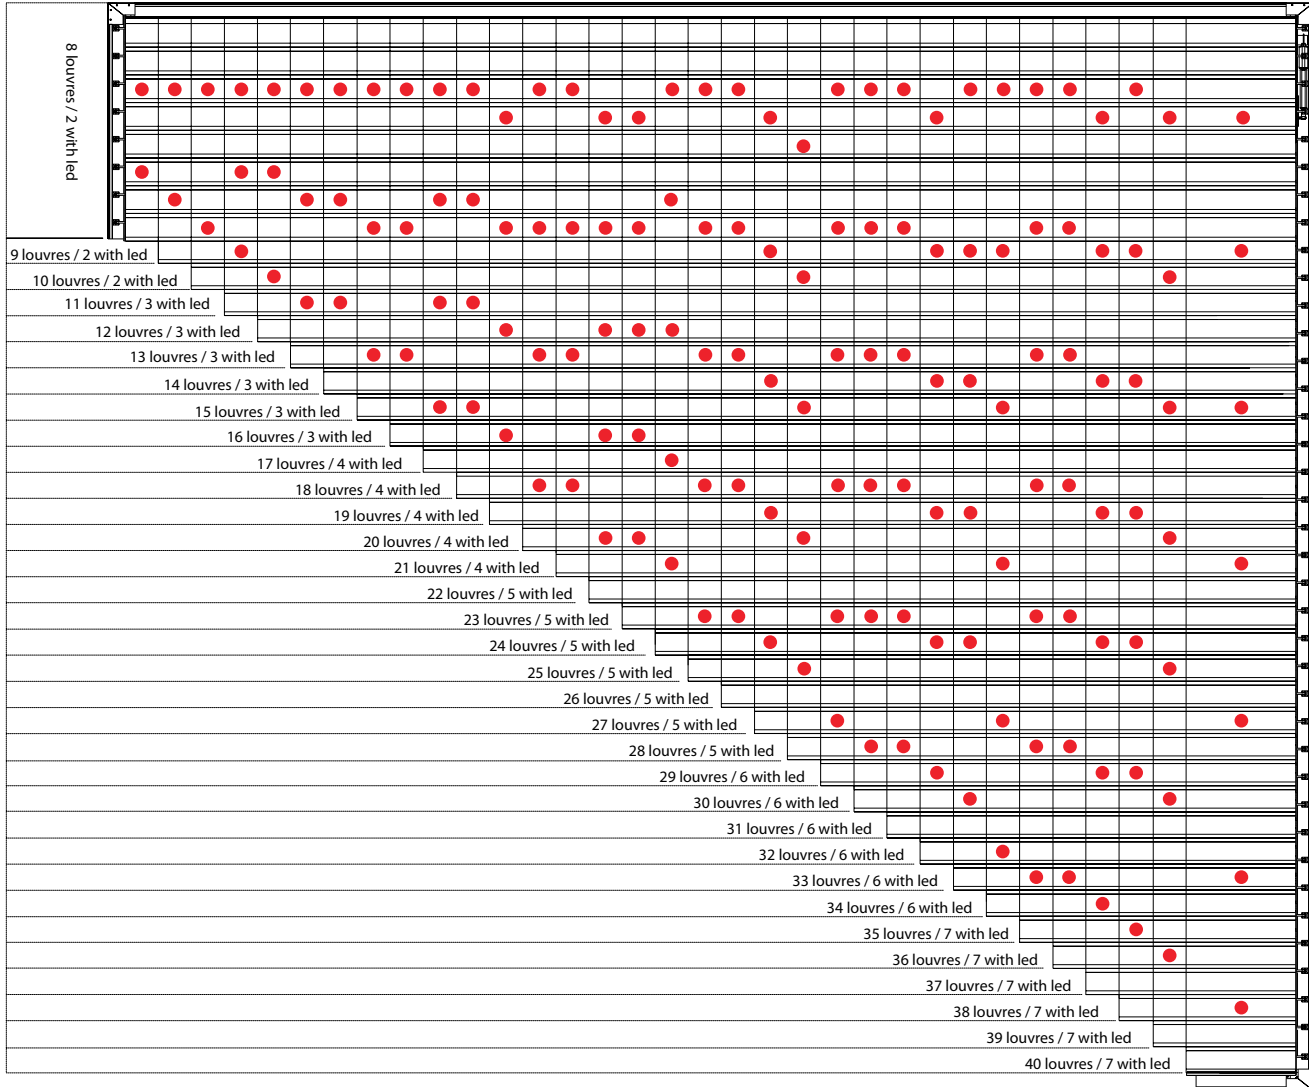

Max Projection 720 cm

Coverage capabilities

width \leq 500cm

projection \leq 597cm | projection \leq 720cm

BIOPERGOSUN WALL model

Easy fit system

Wall base detail

M O V E M E N T

Materials

Dimensions

Max Width 500 m

Max Projection 720 cm

Roof

Louvres

Support

Beam, rain gutter, columns

projection ≤ 720cm

MOVEMENT

MOVEMENT

0°

45°

90°

130°

LED SPOTS DISTRIBUTION

BIOCLIMATIC PERGOLA

LED lighting EYE RAY

BIOCLIMATIC PERGOLA

Lighting System Louvresystem® LED lighting EYE - RAY

Lighting study

Lux study 3 x 3.15 with led system EYE

m ²	Pcs	[lm]
9.45	12	280

Total: 3360 lm