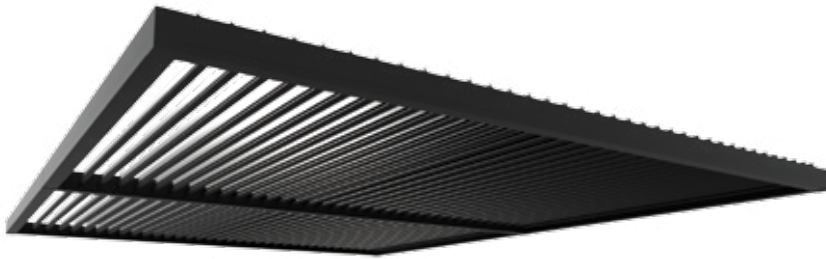

BIOPERGOSUN NP CONFIGURATIONS