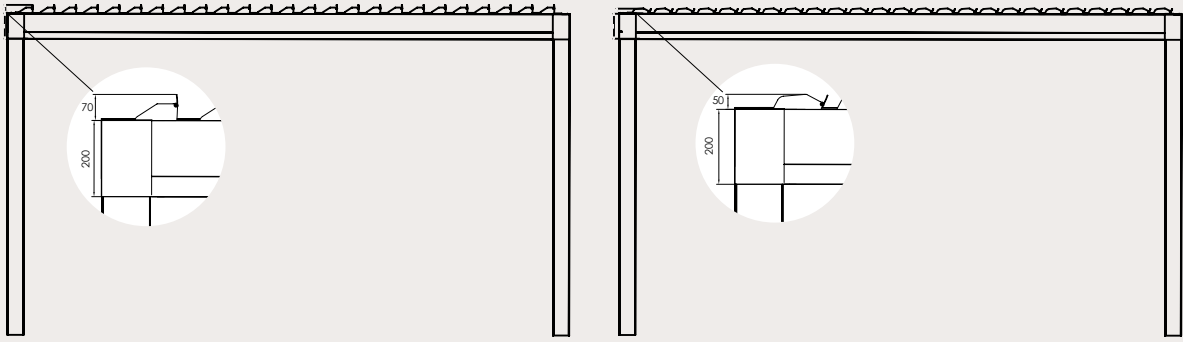

Column height 2,50m

BIOPERGOSUN CONFIGURATIONS

BIOPERGOSUN
BIOCLIMATIC PERGOLA

Dimensions

Max Width 500 cm
Max Projection 720 cm

Standard foot plate 13 x 13

Optional drainage pipe intergrated in the post

Easy fit system

Coverage capabilities

width ≤500cm

projection ≤ 597cm | projection ≤ 720cm

MOVEMENT

MOVEMENT

0°

45°

90°

130°

BIO PERGOSUN WALL

BIOCLIMATIC PERGOLA

Protection

Materials

Dimensions

Max Width 500 m
Max Projection 720 cm

Roof

Louvres

Support

Beam, rain gutter, columns

Column height 2,50m

ROMA WALL CONFIGURATIONS

**BIOPERGOSUN
WALL**
BIOCLIMATIC PERGOLA

Dimensions

Max Width 500 cm