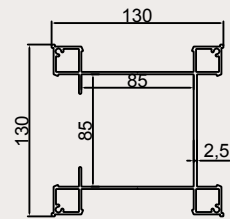

Technical close up details

1.

Louvre

2.

3.

Column

4.

5.

6.