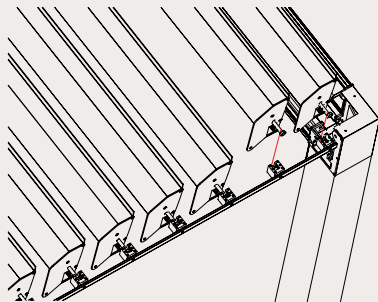

Materials

Dimensions

Max Width 500 m

Max Projection 720 cm

Roof

Louvres

Support

Beam, rain gutter, columns

BIOPERGOSUN NP CONFIGURATIONS

BIOPERGOSUN NP
 BIOCLIMATIC PERGOLA

Dimensions

Max Width 500 cm
 Max Projection 720 cm

Wall base detail

Easy fit system

Coverage capabilities

width ≤ 500cm

projection ≤ 720cm

MOVEMENT

MOVEMENT

0°

45°

90°

130°

LED SPOTS DISTRIBUTION