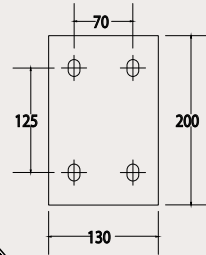

Max Projection 720 cm

Coverage capabilities

width \leq 500cm

projection \leq 597cm | projection \leq 720cm

BIOPERGOSUN WALL model

Easy fit system

Wall base detail

M O V E M E N T

Materials

Dimensions

Max Width 500 m

Max Projection 720 cm

Roof

Louvres

Support

Beam, rain gutter, columns

BIOPERGOSUN NP CONFIGURATIONS

BIOPERGOSUN NP
 BIOCLIMATIC PERGOLA

Dimensions

Max Width 500 cm
 Max Projection 720 cm

Wall base detail

Easy fit system

Coverage capabilities

width ≤ 500cm

projection ≤ 720cm

MOVEMENT

MOVEMENT

0°

45°

90°

130°

LED SPOTS DISTRIBUTION