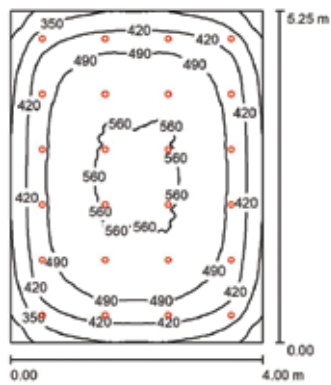

projection ≤ 720cm

MOVEMENT

MOVEMENT

0°

45°

90°

130°

LED SPOTS DISTRIBUTION

BIOCLIMATIC PERGOLA

LED lighting EYE RAY

BIOCLIMATIC PERGOLA

Lighting System Louvresystem® LED lighting EYE - RAY

Lighting study

Lux study 3 x 3.15 with led system EYE

m ²	Pcs	[lm]
9.45	12	280

Total: 3360 lm