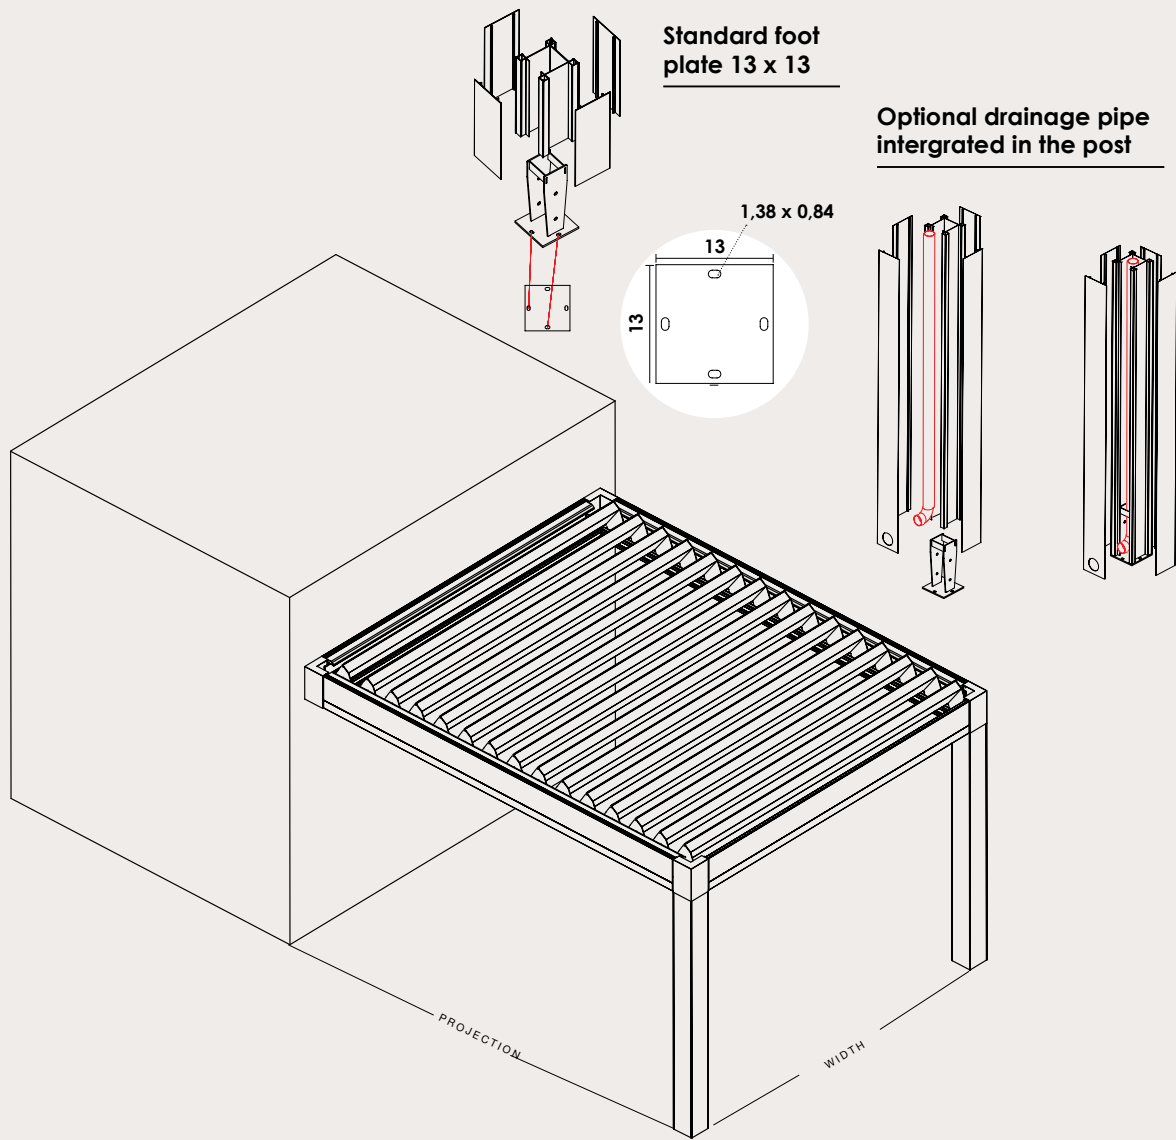

Louvres

Support

Beam, rain gutter, columns

Column height 2,50m

ROMA WALL CONFIGURATIONS

**BIOPERGOSUN
WALL**
BIOCLIMATIC PERGOLA

Dimensions

Max Width 500 cm

Max Projection 720 cm

Coverage capabilities

width \leq 500cm

projection \leq 597cm | projection \leq 720cm

BIOPERGOSUN WALL model

Easy fit system

Wall base detail

M O V E M E N T

M O V E M E N T

0°

45°

90°

130°

BIOPERGOSUN NP

BIOCLIMATIC PERGOLA

Protection

Materials

Dimensions

Max Width 500 m

Max Projection 720 cm

Roof

Louvres

Support

Beam, rain gutter, columns