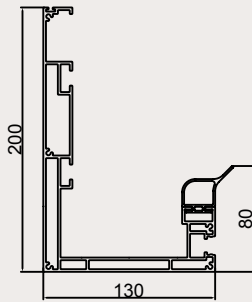

2.

Rain Gutter Beam