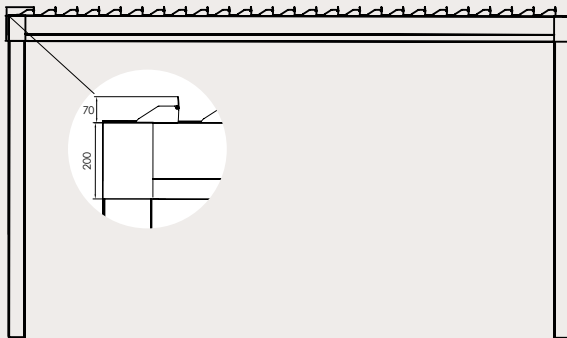

Louvres

Support

Beam, rain gutter, columns

Column height 2,50m

ROMA WALL CONFIGURATIONS

**BIOPERGOSUN
WALL**
BIOCLIMATIC PERGOLA

Dimensions

Max Width 500 cm

Max Projection 720 cm

Coverage capabilities

width \leq 500cm

projection \leq 597cm | projection \leq 720cm

BIOPERGOSUN WALL model

Easy fit system

Wall base detail

M O V E M E N T

Materials

Dimensions

Max Width 500 m

Max Projection 720 cm

Roof

Louvres

Support

Beam, rain gutter, columns