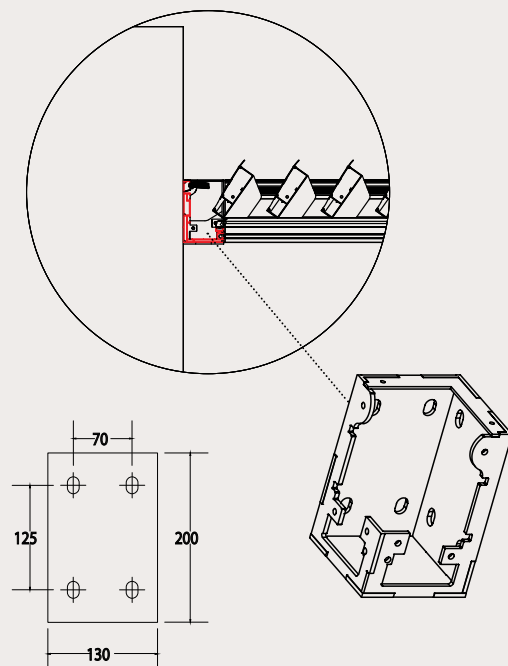

Louvres

Support

Beam, rain gutter, columns

Column height 2,50m

ROMA WALL CONFIGURATIONS

**BIOPERGOSUN
WALL**
BIOCLIMATIC PERGOLA

Dimensions

Max Width 500 cm

Max Projection 720 cm

Coverage capabilities

width \leq 500cm

projection \leq 597cm | projection \leq 720cm

BIOPERGOSUN WALL model

Easy fit system

Wall base detail

M O V E M E N T

Materials

Dimensions

Max Width 500 m

Max Projection 720 cm

Roof

Louvres

Support

Beam, rain gutter, columns