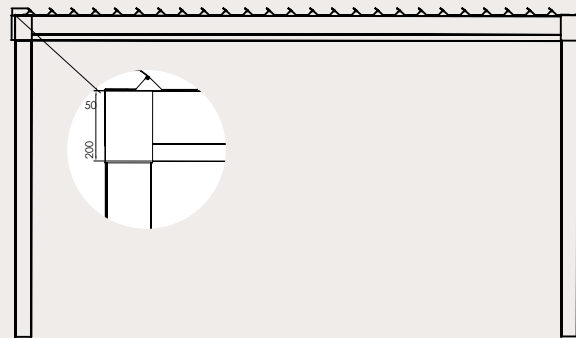

130°

BIO PERGOSUN WALL

BIOCLIMATIC PERGOLA

Protection

Materials

Dimensions

Max Width 500 m
Max Projection 720 cm

Roof

Louvres

Support

Beam, rain gutter, columns

Column height 2,50m

ROMA WALL CONFIGURATIONS

**BIOPERGOSUN
WALL**
BIOCLIMATIC PERGOLA

Dimensions

Max Width 500 cm

Max Projection 720 cm

Coverage capabilities

width \leq 500cm

projection \leq 597cm | projection \leq 720cm

BIOPERGOSUN WALL model

Easy fit system

Wall base detail

M O V E M E N T

Materials

Dimensions

Max Width 500 m

Max Projection 720 cm

Roof

Louvres

Support

Beam, rain gutter, columns