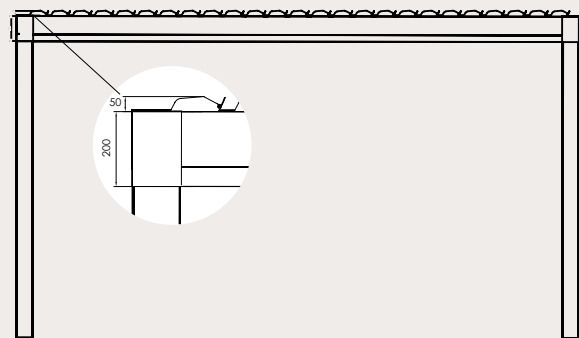

130°

BIO PERGOSUN WALL

BIOCLIMATIC PERGOLA

Protection

Materials

Dimensions

Max Width 500 m
Max Projection 720 cm

Roof

Louvres

Support

Beam, rain gutter, columns

Column height 2,50m

ROMA WALL CONFIGURATIONS

**BIOPERGOSUN
WALL**
BIOCLIMATIC PERGOLA

Dimensions

Max Width 500 cm

Max Projection 720 cm

Coverage capabilities

width \leq 500cm

projection \leq 597cm | projection \leq 720cm

BIOPERGOSUN WALL model

Easy fit system

Wall base detail

M O V E M E N T

Materials

Dimensions

Max Width 500 m

Max Projection 720 cm

Roof

Louvres

Support

Beam, rain gutter, columns