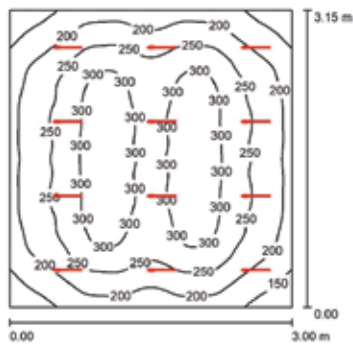

projection ≤ 720cm

MOVEMENT

MOVEMENT

0°

45°

90°

130°

LED SPOTS DISTRIBUTION

BIOCLIMATIC PERGOLA

LED lighting EYE RAY

BIOCLIMATIC PERGOLA

Lighting System Louvresystem® LED lighting EYE - RAY

Lighting study

Lux study 3 x 3.15 with led system EYE

m ²	Pcs	[lm]
9.45	12	280

Total: 3360 lm