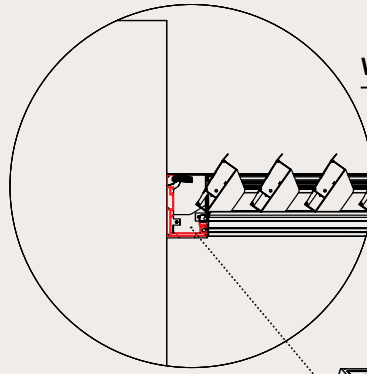

Materials

Dimensions

Max Width 500 m

Max Projection 720 cm

Roof

Louvres

Support

Beam, rain gutter, columns

BIOPERGOSUN NP CONFIGURATIONS

BIOPERGOSUN NP
 BIOCLIMATIC PERGOLA

Dimensions

Max Width 500 cm
 Max Projection 720 cm

Wall base detail

Easy fit system

Coverage capabilities

width ≤ 500cm

projection ≤ 720cm

MOVEMENT

MOVEMENT

0°

45°

90°

130°

LED SPOTS DISTRIBUTION