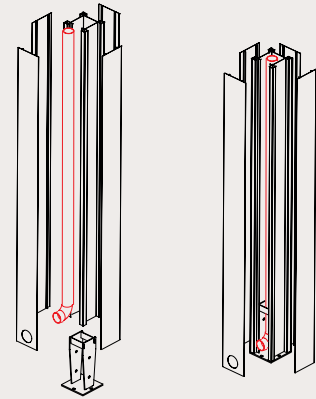

Materials

Dimensions

Max Width 500 cm

Max Projection 720 cm

Roof

Louvres

Support

Beam, rain gutter, columns

Column height 2,50m

BIOPERGOSUN CONFIGURATIONS

BIOPERGOSUN
BIOCLIMATIC PERGOLA

Dimensions

Max Width 500 cm
Max Projection 720 cm

Standard foot plate 13 x 13

Optional drainage pipe intergrated in the post

Easy fit system

Coverage capabilities

width ≤500cm

projection ≤ 597cm | projection ≤ 720cm

MOVEMENT

MOVEMENT

0°

45°

90°