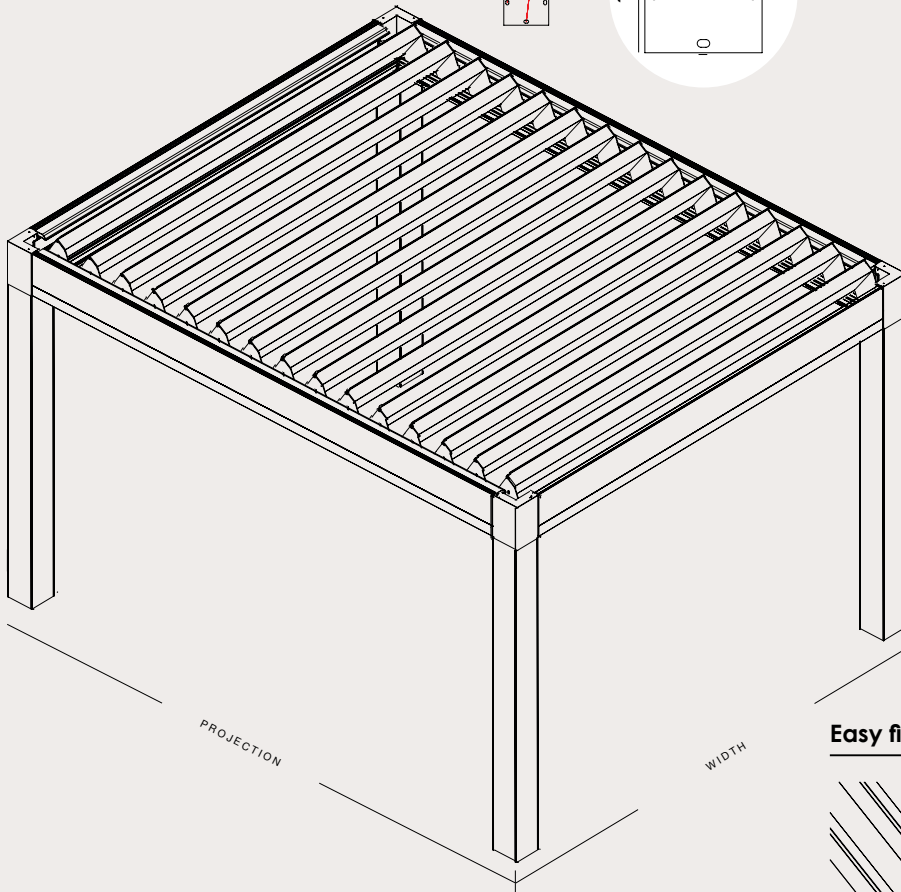

Materials

Dimensions

Max Width 500 cm

Max Projection 720 cm

Roof

Louvres

Support

Beam, rain gutter, columns

Column height 2,50m

BIOPERGOSUN CONFIGURATIONS

BIOPERGOSUN
BIOCLIMATIC PERGOLA

Dimensions

Max Width 500 cm
Max Projection 720 cm

Standard foot plate 13 x 13

Optional drainage pipe intergrated in the post

Easy fit system

Coverage capabilities

width ≤500cm

projection ≤ 597cm | projection ≤ 720cm

MOVEMENT

MOVEMENT

0°

45°

90°

130°

BIO PERGOSUN WALL

BIOCLIMATIC PERGOLA

Protection

Materials

Dimensions

Max Width 500 m
Max Projection 720 cm

Roof