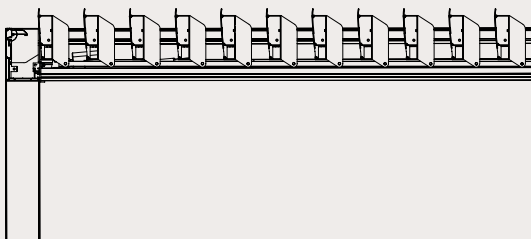

M O V E M E N T

M O V E M E N T

0°

45°

90°

130°