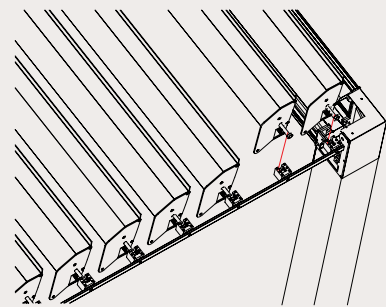

Column height 2,50m

BIOPERGOSUN CONFIGURATIONS

BIOPERGOSUN
BIOCLIMATIC PERGOLA

Dimensions

Max Width 500 cm
Max Projection 720 cm

Standard foot plate 13 x 13

Optional drainage pipe intergrated in the post

Easy fit system

Coverage capabilities

width ≤500cm

projection ≤ 597cm | projection ≤ 720cm

MOVEMENT

MOVEMENT

0°

45°

90°