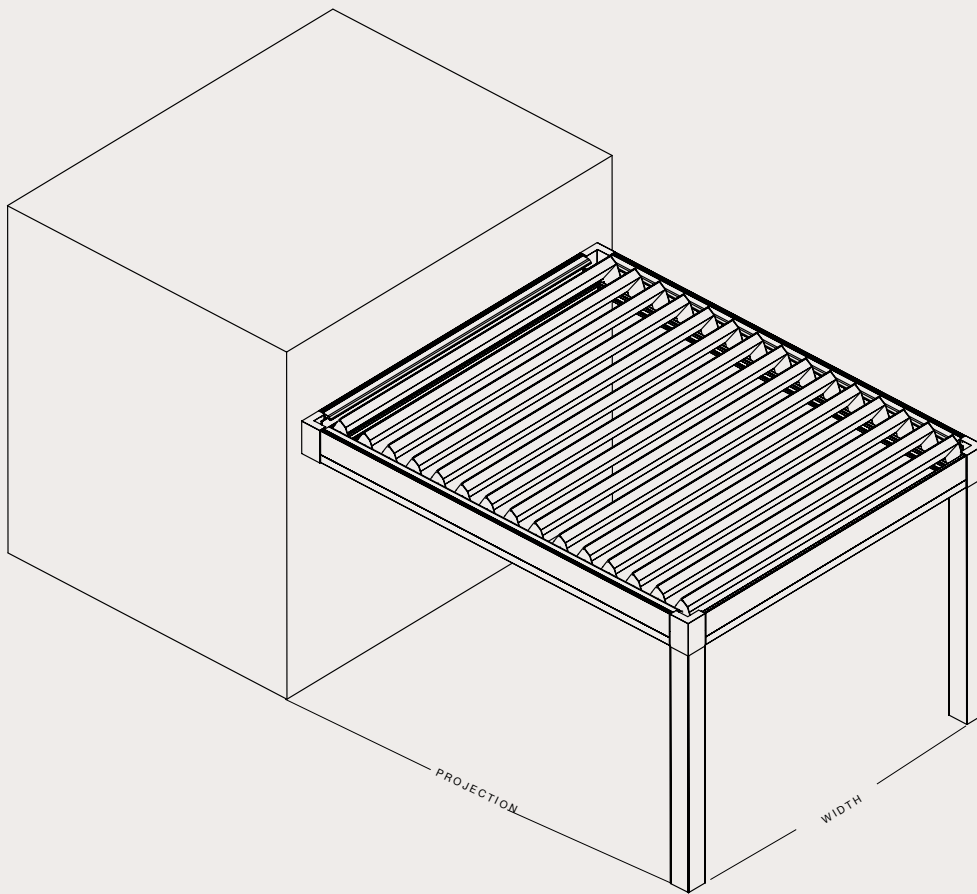

130°

BIO PERGOSUN WALL

BIOCLIMATIC PERGOLA

Protection

Materials

Dimensions

Max Width 500 m
Max Projection 720 cm

Roof

Louvres

Support

Beam, rain gutter, columns

Column height 2,50m

ROMA WALL CONFIGURATIONS

**BIOPERGOSUN
WALL**
BIOCLIMATIC PERGOLA

Dimensions

Max Width 500 cm

Max Projection 720 cm

Coverage capabilities

width \leq 500cm

projection \leq 597cm | projection \leq 720cm

BIOPERGOSUN WALL model

Easy fit system

Wall base detail

M O V E M E N T

Materials

Dimensions

Max Width 500 m

Max Projection 720 cm

Roof

Louvres

Support

Beam, rain gutter, columns