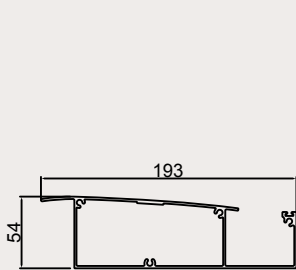

Technical close up details

1.

Louvre