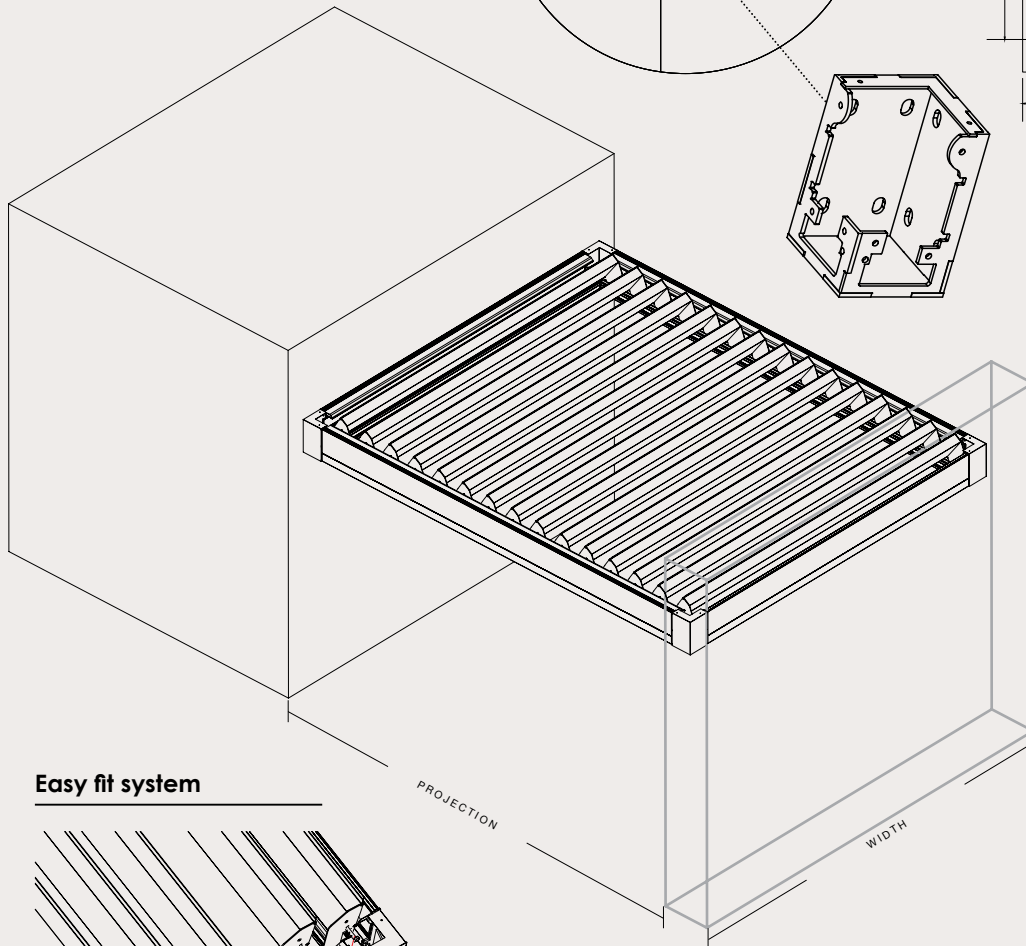

Materials

Dimensions

Max Width 500 m

Max Projection 720 cm

Roof

Louvres

Support

Beam, rain gutter, columns

BIOPERGOSUN NP CONFIGURATIONS

BIOPERGOSUN NP
 BIOCLIMATIC PERGOLA

Dimensions

Max Width 500 cm
 Max Projection 720 cm

Wall base detail

Easy fit system

Coverage capabilities

width ≤ 500cm

projection ≤ 720cm

MOVEMENT

MOVEMENT

0°

45°

90°

130°

LED SPOTS DISTRIBUTION