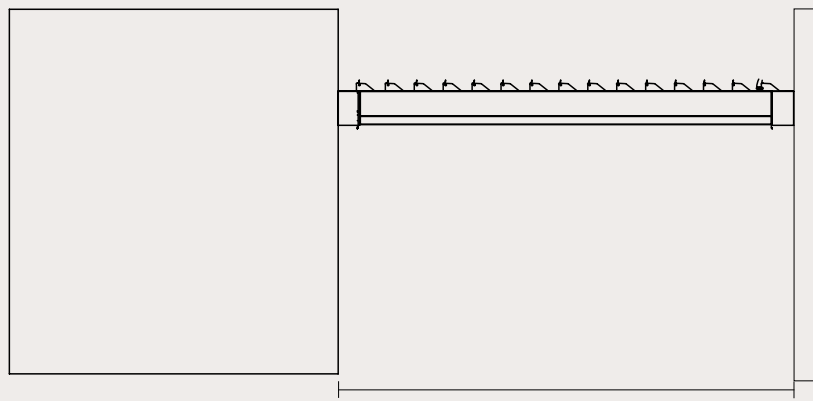

Materials

Dimensions

Max Width 500 m

Max Projection 720 cm

Roof

Louvres

Support

Beam, rain gutter, columns

BIOPERGOSUN NP CONFIGURATIONS

BIOPERGOSUN NP
 BIOCLIMATIC PERGOLA

Dimensions

Max Width 500 cm
 Max Projection 720 cm

Wall base detail

Easy fit system

Coverage capabilities

width ≤ 500cm

projection ≤ 720cm

MOVEMENT

MOVEMENT

0°

45°

90°

130°

LED SPOTS DISTRIBUTION