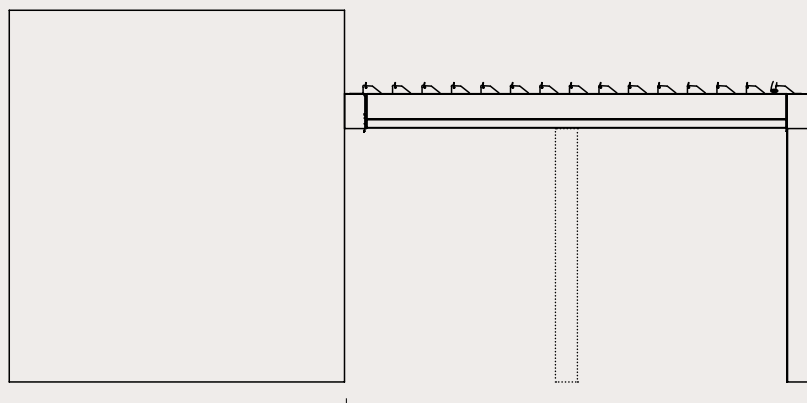

130°

BIO PERGOSUN WALL

BIOCLIMATIC PERGOLA

Protection

Materials

Dimensions

Max Width 500 m
Max Projection 720 cm

Roof

Louvres

Support

Beam, rain gutter, columns

Column height 2,50m

ROMA WALL CONFIGURATIONS

**BIOPERGOSUN
WALL**
BIOCLIMATIC PERGOLA

Dimensions

Max Width 500 cm

Max Projection 720 cm

Coverage capabilities

width \leq 500cm

projection \leq 597cm | projection \leq 720cm

BIOPERGOSUN WALL model

Easy fit system

Wall base detail

M O V E M E N T

Materials

Dimensions

Max Width 500 m

Max Projection 720 cm

Roof

Louvres

Support

Beam, rain gutter, columns