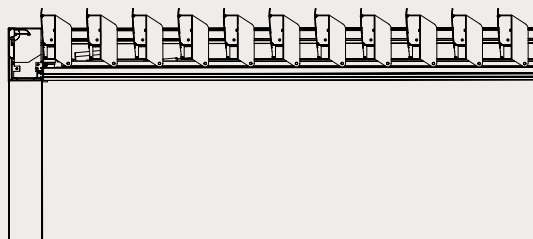

projection ≤ 720cm

MOVEMENT

MOVEMENT

0°

45°

90°

130°

LED SPOTS DISTRIBUTION