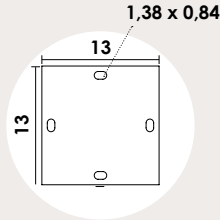

BIOPERGOSUN

BIOPERGOSUN

max dimension
500 x 720 cm

BIOPERGOSUN

BIOPERGOSUN JOINT

max dimension
1000 x 720 cm

BIOPERGOSUN

BIOPERGOSUN JOINT

Materials

Dimensions

Max Width 500 cm

Max Projection 720 cm

Roof

Louvres

Support

Beam, rain gutter, columns

Column height 2,50m

BIOPERGOSUN CONFIGURATIONS

BIOPERGOSUN
BIOCLIMATIC PERGOLA

Dimensions

Max Width 500 cm
Max Projection 720 cm

Standard foot plate 13 x 13

Optional drainage pipe intergrated in the post

Easy fit system

Coverage capabilities

width ≤500cm

projection ≤ 597cm | projection ≤ 720cm

MOVEMENT

MOVEMENT

0°

45°

90°