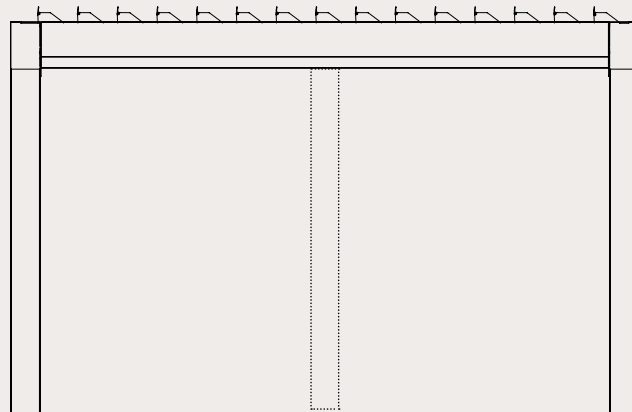

projection ≤ 597cm | projection ≤ 720cm