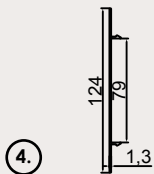

4.

Column's Cover