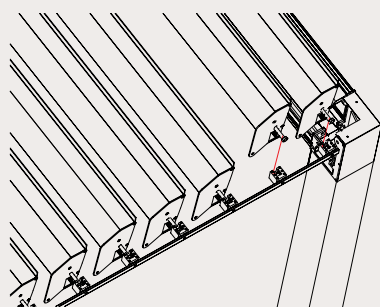

Louvres

Support

Beam, rain gutter, columns

Column height 2,50m

ROMA WALL CONFIGURATIONS

**BIOPERGOSUN
WALL**
BIOCLIMATIC PERGOLA

Dimensions

Max Width 500 cm

Max Projection 720 cm

Coverage capabilities

width \leq 500cm

projection \leq 597cm | projection \leq 720cm

BIOPERGOSUN WALL model

Easy fit system

Wall base detail

M O V E M E N T